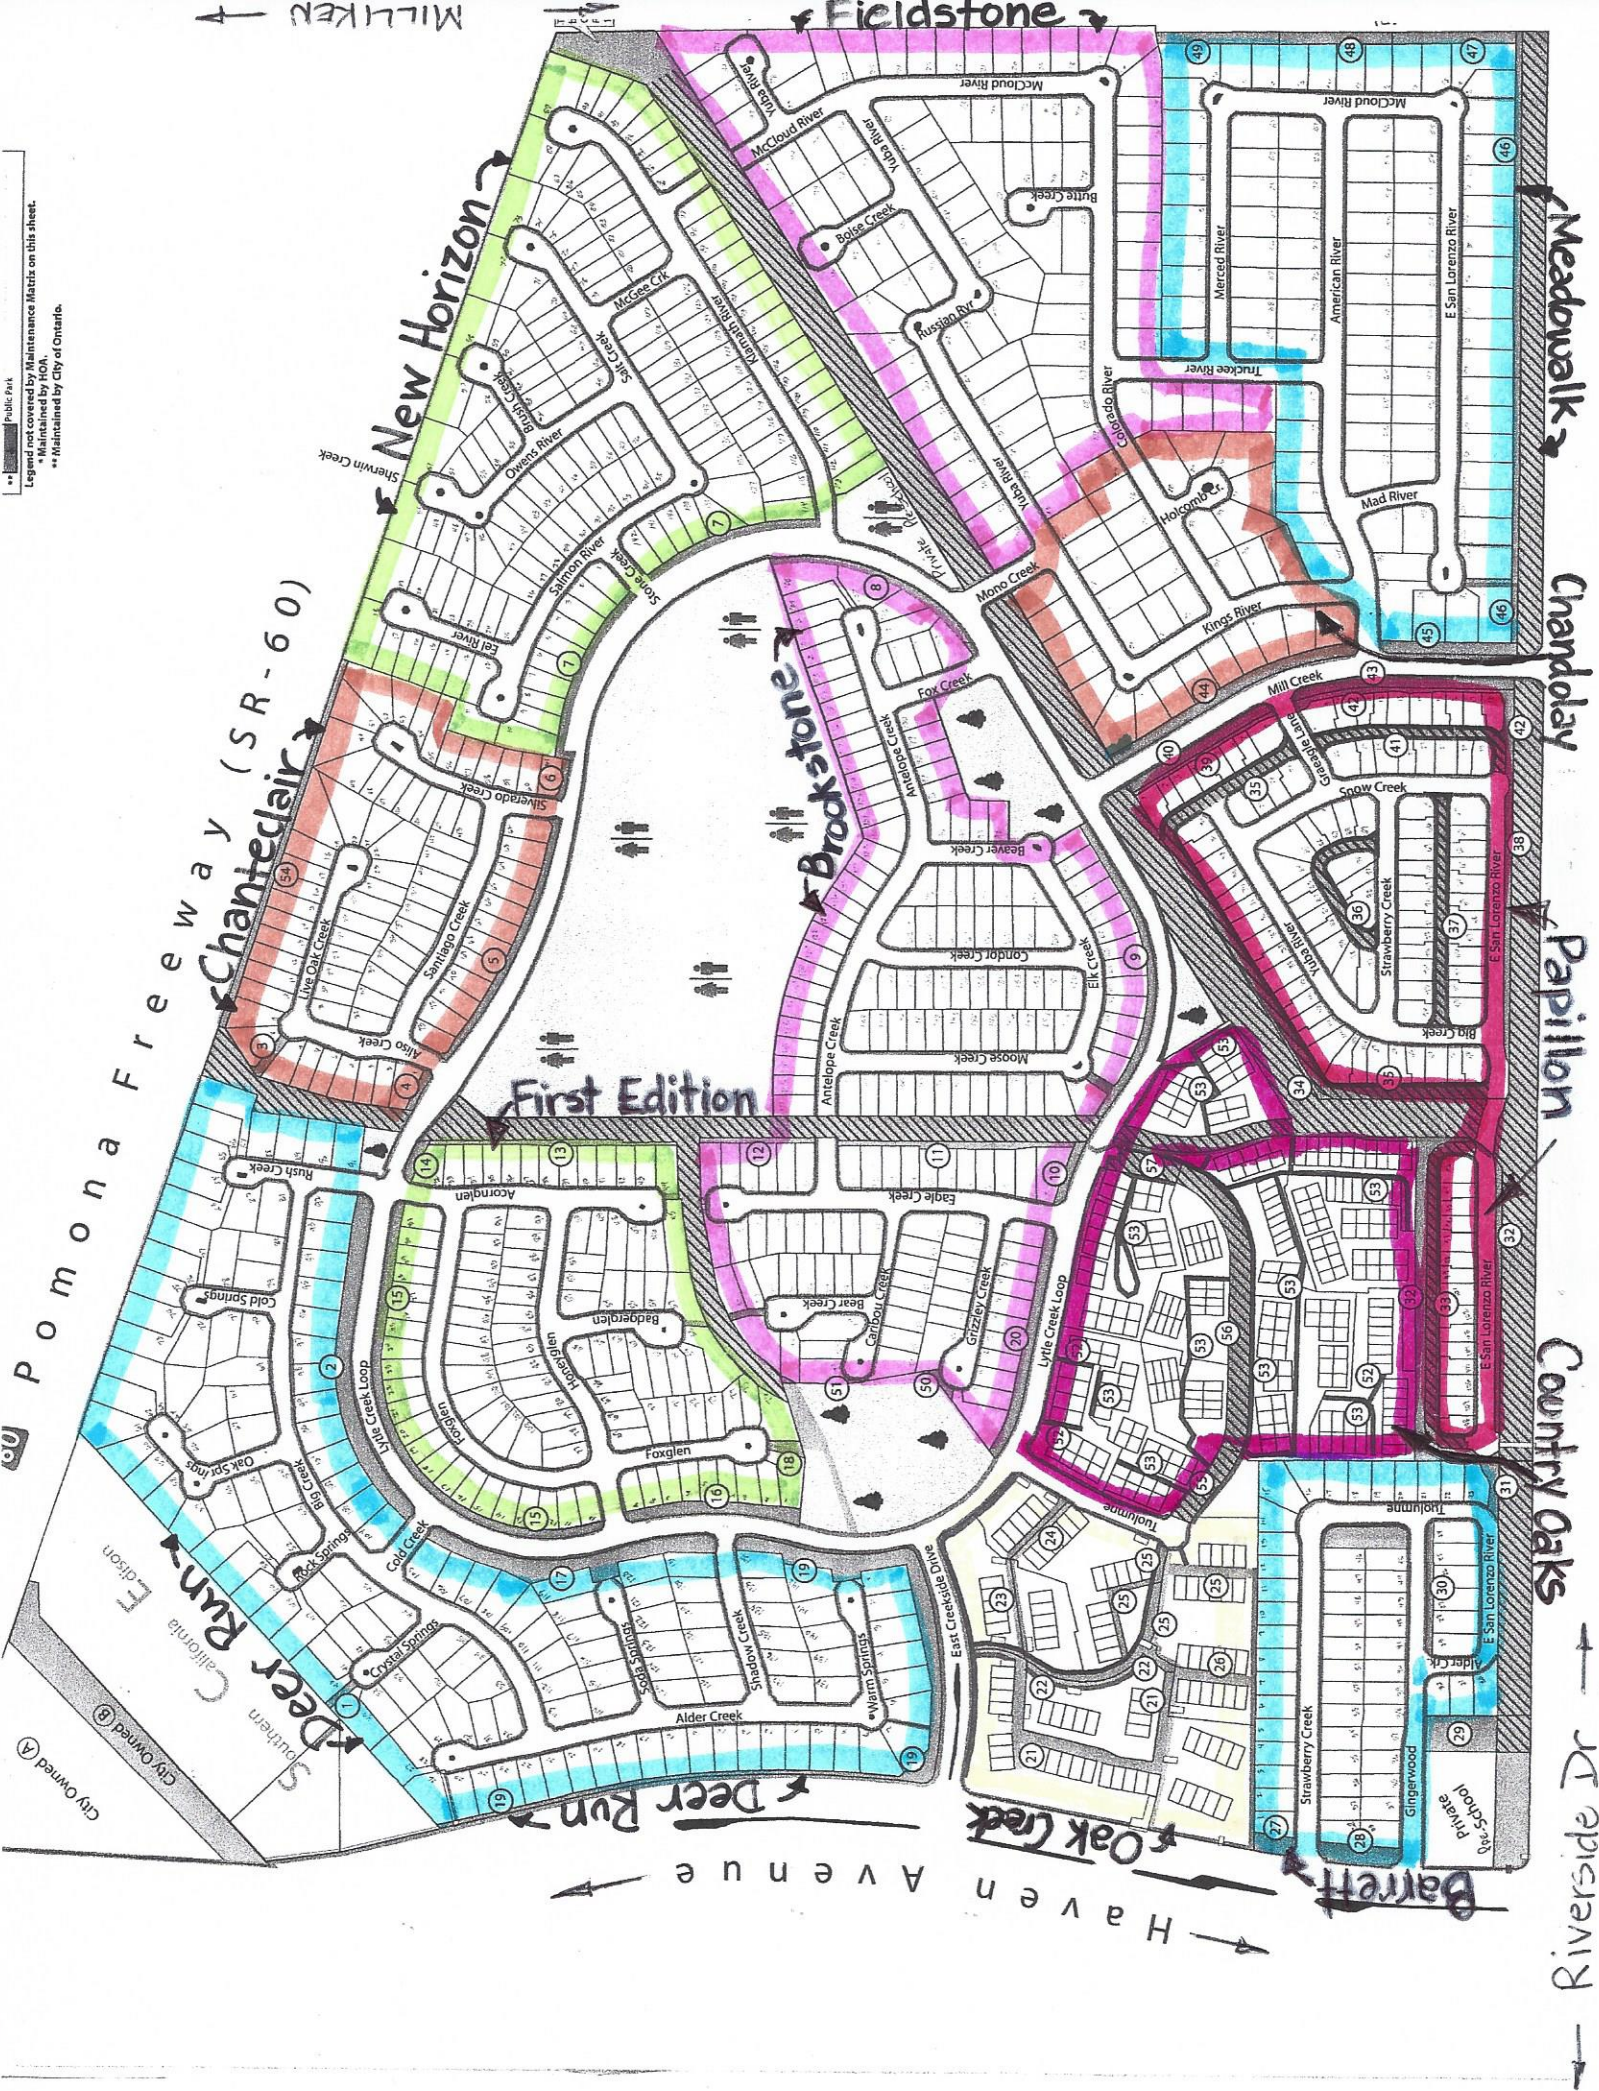

Public Park
 Legend not covered by Maintenance Matrix on this sheet.
 * Maintained by HOA.
 ** Maintained by City of Ontario.

Pomona Freeway (SR-60)
 Chantecclair

First Edition

Brookstone

Meadowwalk
 Chardalay
 Papillon
 Country Oaks
 Barrett
 Riverside Dr

Deer Run
 Deer Run
 Deer Run

Haven Avenue
 Oak Creek

City Owned (A)
 City Owned (B)
 City Owned (C)

MILKEN